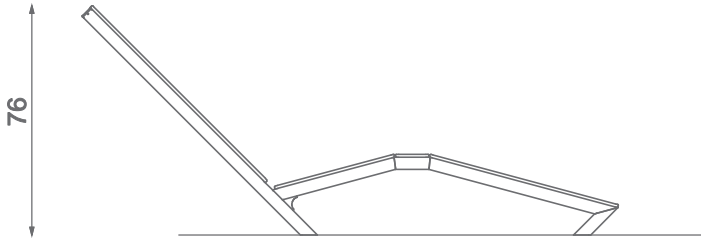

**Information about the product**

Dimensions	114 x 177 cm
Overall height	76 cm

Functions

SCALE 1:25

Materials

Solid construction made of blacksteel S235JR, cleaned in the sandblasting process

Anti-slip 10 mm hpl plate