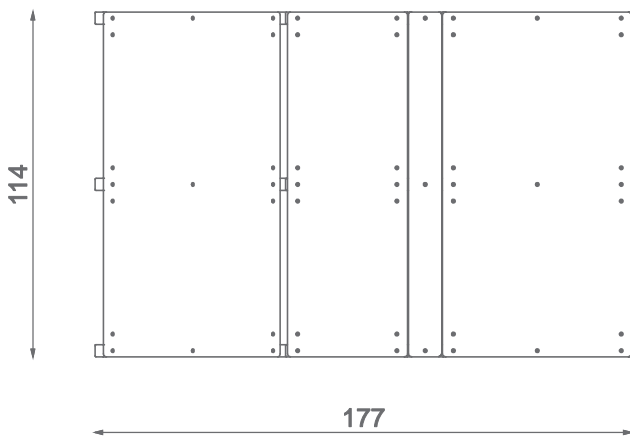

**Information about the product**

Dimensions	114 x 177 cm
Overall height	76 cm

Functions

SCALE 1:25

Materials

Solid construction made of blacksteel S235JR, cleaned in the sandblasting process

Anti-slip 10 mm hpl plate